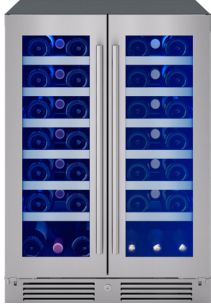

PRESRV™ DUAL ZONE
WINE COOLERS

MODEL FINISH SIZE W x H x D

FRENCH DOOR DUAL ZONE WINE COOLER

PRW24C32CG SS + Glass 23-7/8" x 33-7/8" x 23-3/8"*

- 38° - 65° F (each zone)
- 38 dBA
- 3-Color electronic touch controls
- Built-in or freestanding
- 304-grade stainless steel door
- 21 bottle capacity (each side)
- 12 full-extension wood racks
- Dimmable 3-color LED lighting
- Zero-clearance concealed door hinge
- ENERGY STAR® certified
- PreciseTemp™
- Active cooling technology
- Vibration dampening system
- Sabbath mode
- Door lock

Parts & Accessories

- ZOF-C004 Replacement Carbon Filter
- PRHAN-C102** Contemporary Handle Kit – Brushed Gold (1 per kit)
- PRHAN-C104** Contemporary Handle Kit – Matte Black (1 per kit)
- PRHAN-C002 Pro Handle Kit – Stainless Steel (2 per kit)
- PRHAN-C003** Pro Handle Kit - Brushed Gold (1 per kit)
- PRHAN-C004** Pro Handle Kit - Matte Black (1 per kit)

*Depth of cabinet with door, not including handle
**1 handle per kit, 2 kits required for French Door units